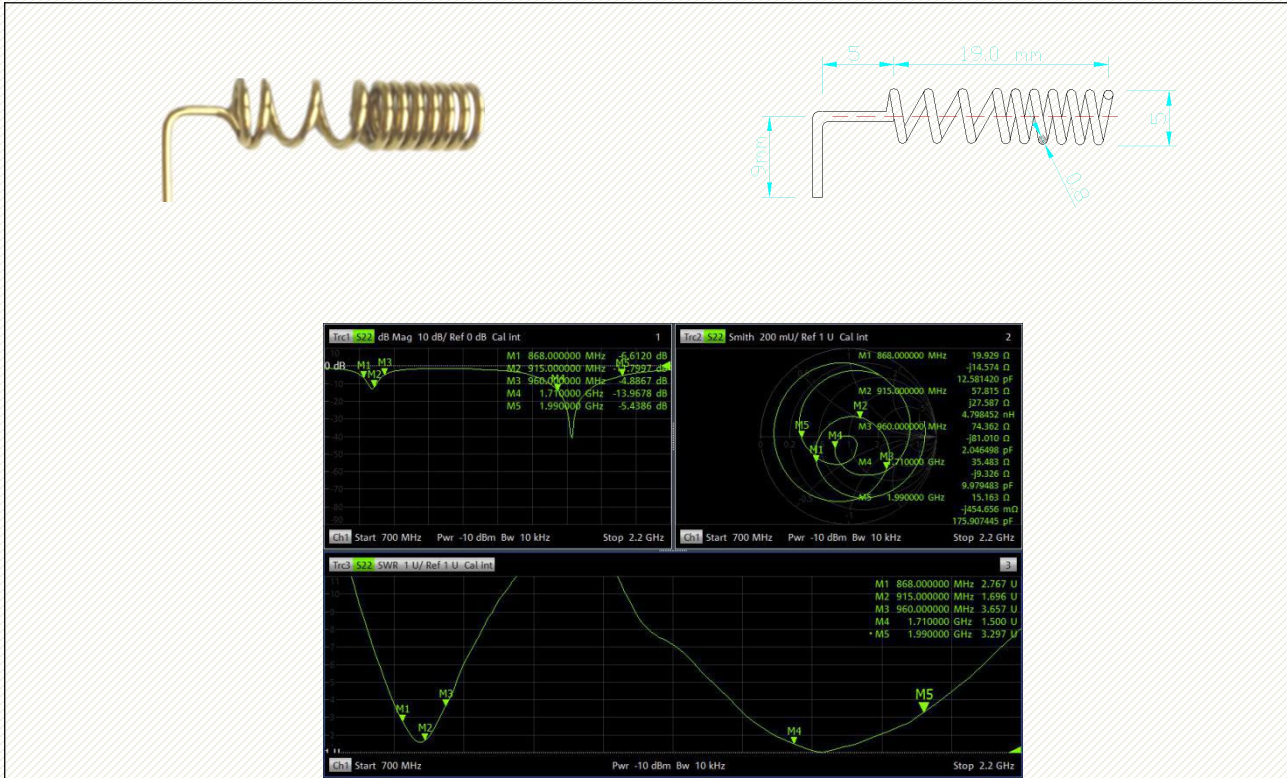

产品/Product: **Spring DIP, 868/915M, GSM900/1800M Antenna**

料号/PN: **AH1G.302**

应用/Application: LoRa 868/915M, GSM/GPRS 900/1800M, NB-NoT 900/1800M, ISM Transfer /Receiver;

## 电气参数 (Electrical Properties)

频率/Frequency:	868/915 MHz, 900/180MHz
输入阻抗/Impedance:	50 Ω
驻波比/VSWR:	≤2.5
增益/Gain:	1.0 dBi
极化方式/Polarization:	Vertical / Omni

## 机械参数 (Mechanical Properties)

接头&线缆/Conn&Cable:	/
材料&颜色/Material&Color:	Copper / ABS
安装方式/Mounting:	DIP
尺寸/Size:	∅5.0 × L24.0 mm
重量/Weight:	0.7 g/pcs
工作温度/Operate Temp:	-40 ~ +85 °C