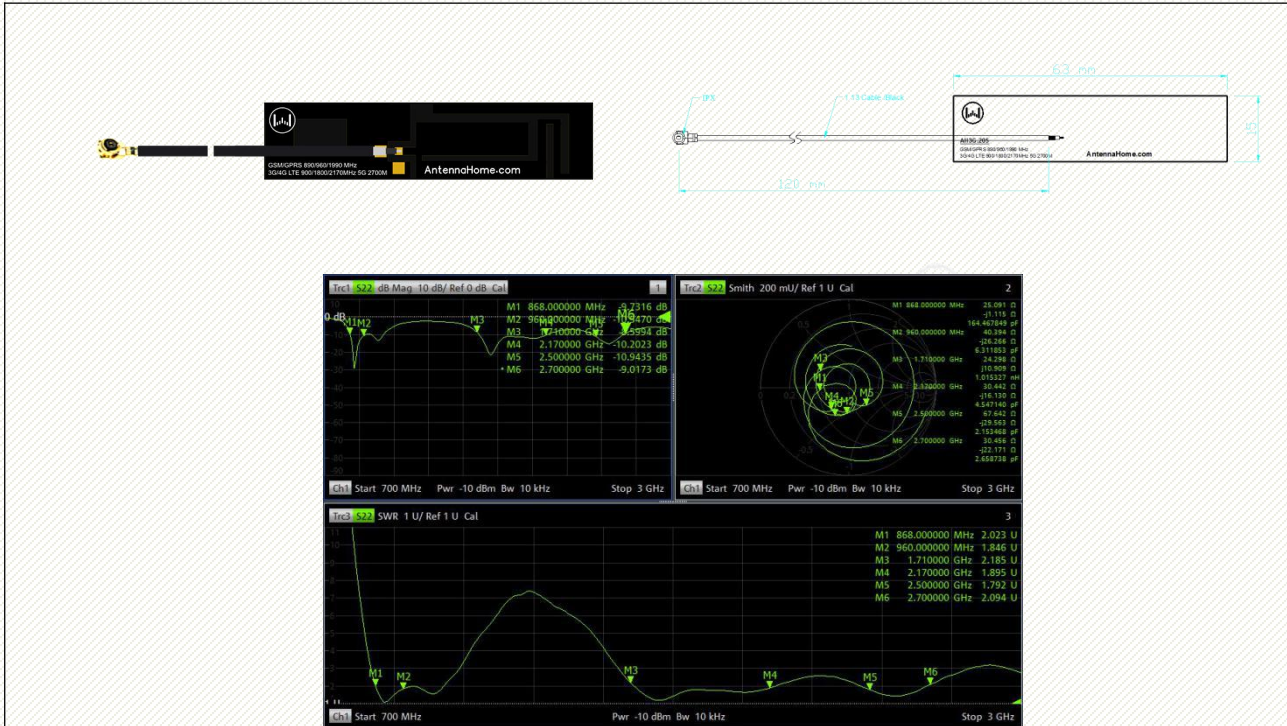

产品/Product: **FPC6315 L120 1.13cable IPX, 3G/4G/5G Antenna**

料号/PN: **AH3G.205**

应用/Application: **GSM/GPRS/WCDMA/LTE/ NB-IoT/Cat.1/LoRa 868/915M, includes frequencies of 824M~2700MHz wireless products**

电气参数 (Electrical Properties)

频率/Frequency:	824~2700 MHz
输入阻抗/Impedance:	50 Ω
驻波比/VSWR:	≤2.0
增益/Gain:	1.5 dBi
极化方式/Polarization:	Vertical / Omni

机械参数 (Mechanical Properties)

接头&线缆/Conn&Cable:	FPC, 1.13 cable, IPX
材料&颜色/Material&Color:	Copper
安装方式/Mounting:	IPX connector
尺寸/Size:	W15.0xL63.0 mm
重量/Weight:	0.8 g/pcs
工作温度/Operate Temp:	-40 ~ +85 °C